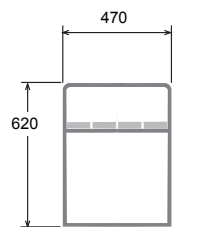

Technical documentation

Bench without back rest