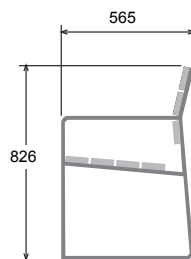

Bench

Corten steel and recycled plastic structure, no kind of maintenance needed throughout the useful life of the product / Recycled and recyclable materials / Easy to assemble / Compliant with regulation 561/2010 on accessibility.