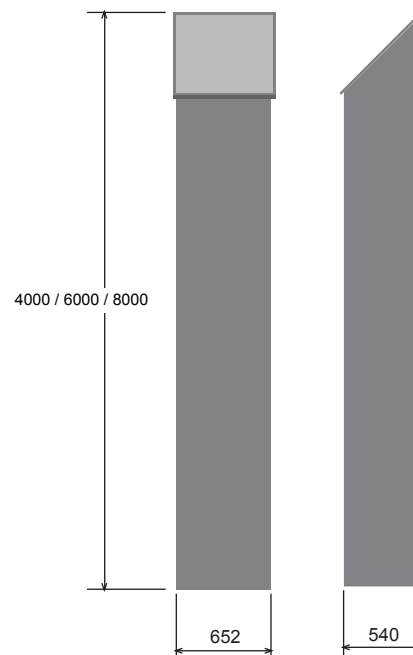

Possibility to customise with logos and texts / Use of corten steel, no treatments or maintenance needed / LED backlighting / Vandal-proof. Dawn and dusk dimming.

TYPE	REF.	HEIGHT (mm)
Location-informational column	MEN-A1	4000
	MEN-A2	6000
	MEN-A3	8000

GRISVERD
Sustainable Urban Furniture

C/ Mola d'Irto, 10-12 43780 Gandesa
Tel. +34 977 420 385 info@grisverd.com
www.grisverd.com